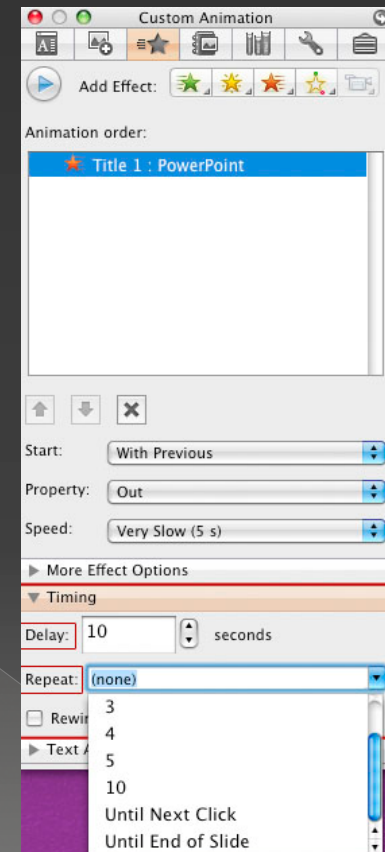

Časování efektů

- Můžeme nastavit i časování po jaké dlouhé době se nám efekt spustí a kolikrát se zopakuje