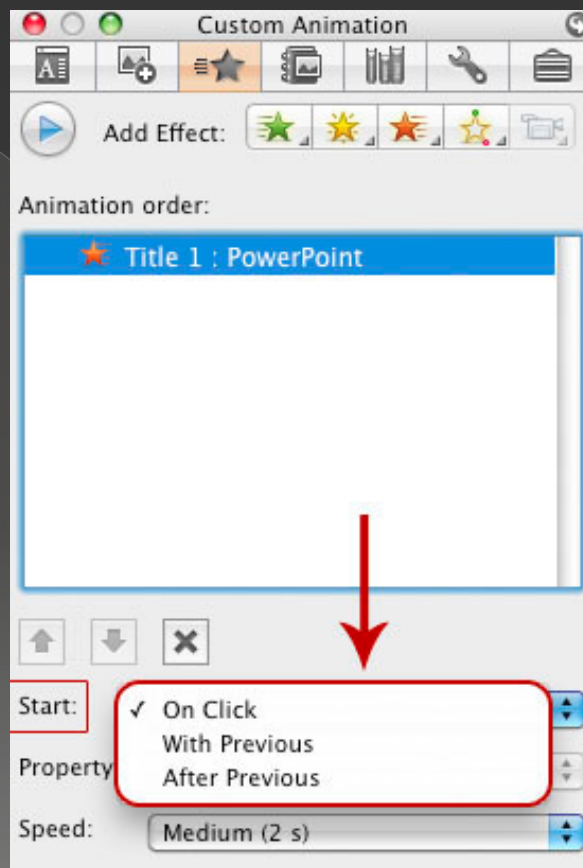

Konečný efekt textu

- u všech efektů si můžeme nastavit start (on click, with previous nebo after previous) a rychlost