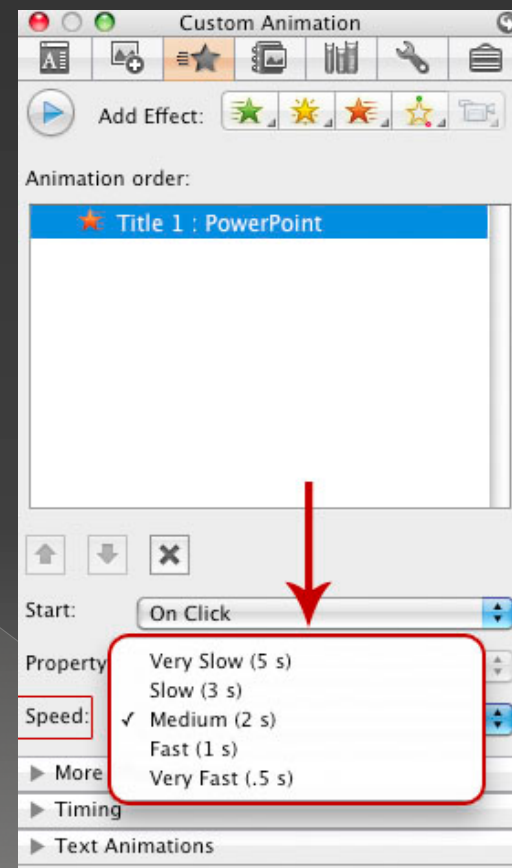

Konečný efekt textu

- u všech efektů si můžeme nastavit start (on click, with previous nebo after previous) a rychlost